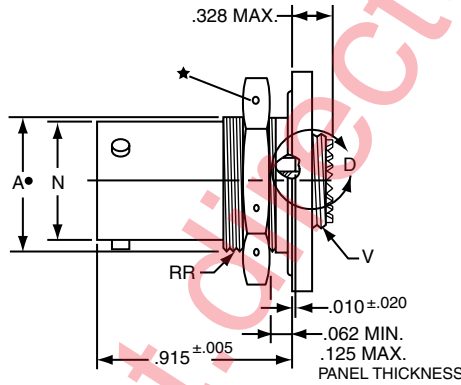

LJT07R (MS27468) Series I – Crimp Jam Nut Receptacle

PART # Part number reference. To complete, see how to order pages 62-66.
Commercial

Connector Type	Shell Style	Service Class	Shell Size & Insert Arrg	Contact Type	Alternate Position	Special Variations
LJT	07	RE	14-2	P	A	(XXX)

Military

MS Number	Service Class	Shell Size	Finish	Insert Arrg	Contact Style (P or S)	Alternate Position
MS27498	E	14	A	18	P	A

LJT07RE-XX-XXX (MS27468E)
 LJT07RT-XX-XXX (MS27468T)

VIEW D ENLARGED FOR COAXIAL USE ONLY

LJT07RP-XX-XXX (MS27468P)

- .059 Dia. Min. 3 lockwire holes.
- Formed lockwire hole design (6 holes) is optional.
- "D" shaped mounting hole dimensions.

Shell Size	A* +.000 -.010	C Max.	F Dia. ±.010	H Hex +.017 -.016	L Max.	N +.001 -.005	S ±.016	T* +.010 -.000	V Thread Class 2A (Plated)	KK Dia. Max.	RR Thread Class 2A (Plated)
9	.669	1.199	.444	.875	.625	.572	1.062	.697	.4375-28 UNEF	.608	.6875-24 UNEF
11	.769	1.386	.558	1.000	.625	.700	1.250	.822	.5625-24 UNEF	.734	.8125-20 UNEF
13	.955	1.511	.683	1.188	.625	.850	1.375	1.007	.6875-24 UNEF	.858	1.0000-20 UNEF
15	1.084	1.636	.808	1.312	.625	.975	1.500	1.134	.8125-20 UNEF	.984	1.1250-18 UNEF
17	1.208	1.761	.909	1.438	.625	1.100	1.625	1.259	.9375-20 UNEF	1.110	1.2500-18 UNEF
19	1.333	1.949	1.034	1.562	.656	1.207	1.812	1.384	1.0625-18 UNEF	1.234	1.3750-18 UNEF
21	1.459	2.073	1.159	1.688	.750	1.332	1.938	1.507	1.1875-18 UNEF	1.360	1.5000-18 UNEF
23	1.580	2.199	1.284	1.812	.750	1.457	2.062	1.634	1.3125-18 UNEF	1.484	1.6250-18 UNEF
25	1.709	2.323	1.409	2.000	.750	1.582	2.188	1.759	1.4375-18 UNEF	1.610	1.7500-18 UNS

All dimensions for reference only.

38999

- III
- HD
- Dualok
- II
- I
- SJT
- Accessories
- Aquacon
- Herm/Seal
- PCB

- HIGH SPEED
- Fiber Optics
- Contacts
- Connectors
- Cables

EMI Filter
Transient

26482
Matrix 2