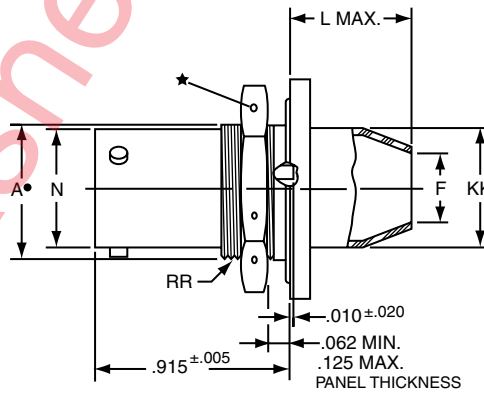

LJT07R (MS27468) Series I – Crimp Jam Nut Receptacle

PART # Part number reference. To complete, see how to order pages 62-66.
Commercial

Connector Type	Shell Style	Service Class	Shell Size & Insert Arrg	Contact Type	Alternate Position	Special Variations
LJT	07	RE	14-2	P	A	(XXX)

Military

MS Number	Service Class	Shell Size	Finish	Insert Arrg	Contact Style (P or S)	Alternate Position
MS27498	E	14	A	18	P	A

LJT07RE-XX-XXX (MS27468E)
 LJT07RT-XX-XXX (MS27468T)

VIEW D ENLARGED FOR COAXIAL USE ONLY

LJT07RP-XX-XXX (MS27468P)

- .059 Dia. Min. 3 lockwire holes.
- Formed lockwire hole design (6 holes) is optional.
- "D" shaped mounting hole dimensions.

Shell Size	A* +.000 -.010	C Max.	F Dia. ±.010	H Hex +.017 -.016	L Max.	N +.001 -.005	S ±.016	T* +.010 -.000	V Thread Class 2A (Plated)	KK Dia. Max.	RR Thread Class 2A (Plated)
9	.669	1.199	.444	.875	.625	.572	1.062	.697	.4375-28 UNEF	.608	.6875-24 UNEF
11	.769	1.386	.558	1.000	.625	.700	1.250	.822	.5625-24 UNEF	.734	.8125-20 UNEF
13	.955	1.511	.683	1.188	.625	.850	1.375	1.007	.6875-24 UNEF	.858	1.0000-20 UNEF
15	1.084	1.636	.808	1.312	.625	.975	1.500	1.134	.8125-20 UNEF	.984	1.1250-18 UNEF
17	1.208	1.761	.909	1.438	.625	1.100	1.625	1.259	.9375-20 UNEF	1.110	1.2500-18 UNEF
19	1.333	1.949	1.034	1.562	.656	1.207	1.812	1.384	1.0625-18 UNEF	1.234	1.3750-18 UNEF
21	1.459	2.073	1.159	1.688	.750	1.332	1.938	1.507	1.1875-18 UNEF	1.360	1.5000-18 UNEF
23	1.580	2.199	1.284	1.812	.750	1.457	2.062	1.634	1.3125-18 UNEF	1.484	1.6250-18 UNEF
25	1.709	2.323	1.409	2.000	.750	1.582	2.188	1.759	1.4375-18 UNEF	1.610	1.7500-18 UNS

All dimensions for reference only.

38999

- III
- HD
- Dualok
- II
- I
- SJT
- Accessories
- Aquacon
- Herm/Seal
- PCB

- HIGH SPEED
- Fiber Optics
- Contacts
- Connectors
- Cables

EMI Filter
Transient

26482
Matrix 2